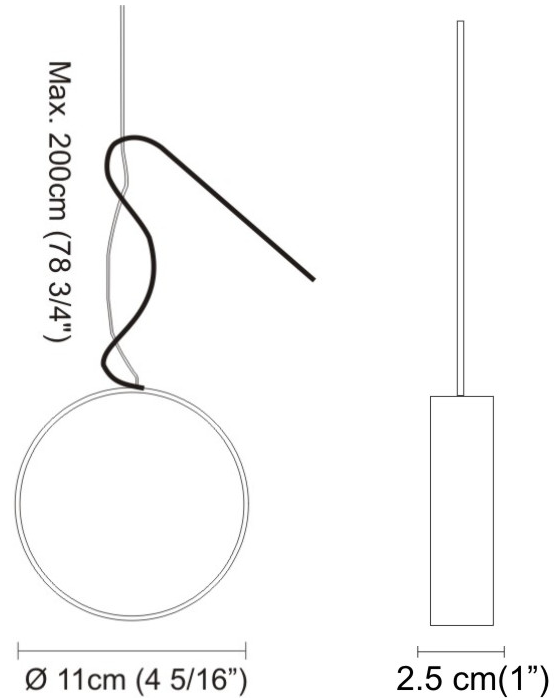

D131053-

base number _____
Finish Options _____

1. To build a product code in our configurator select the specify button on the base model # product page
2. To build a manual product code on this datasheet choose from the options listed below in blue font and add the suffix to the base model #

GENERAL

Series: Do Not Disturb
Brand: Knikerboker
Division: Design
Mounting Type: Suspension
Mounting Location: Ceiling
Subcategory: Ambient

PHYSICAL

Shape: Round
Length (mm): 185
Length (in): 7 5/16
Width (mm): 25
Width (in): 1
Max. Overall Height (mm): 2000
Max. Overall Height (in): 78 3/4
Light Distribution: Direct / Indirect
Diffuser: Opal
Fixture Finish: EWH / EBK / MAN / COF / PRD / SLF / GLF / CLF / BRL
Fixture Material: Metal
Cable Details: Silicon Coaxial Cable 1500mm

ELECTRICAL

Lamp Type: LED
Input Wattage (W): 8
Total Output Wattage (W): 7
Dimming: 0-10V Dimming / Phase Dimming (120Vac Only)
Driver Included: Yes
Driver Location: Integrated
Driver Type: Constant Voltage - 120 / 277Vac
Driver Class: Class 2
Input Voltage (V): 120 - 277
Output Voltage (V): 24
Upon Request: (Not included - see components) Remote: 0-10Vdc dimming / (Included) Integral: Phase dimming @120Vac only / Non-dimming 277Vac

LED

Number of LEDs: 1
Color Temperature (°K): 3000
Nominal Lumen (lm): 1000
CRI: >85 CRI
Lamp Life (hrs): 50000

OPTICAL

RATINGS AND CERTIFICATIONS

Certified By: Certified for North American Standards
IP rating: IP20