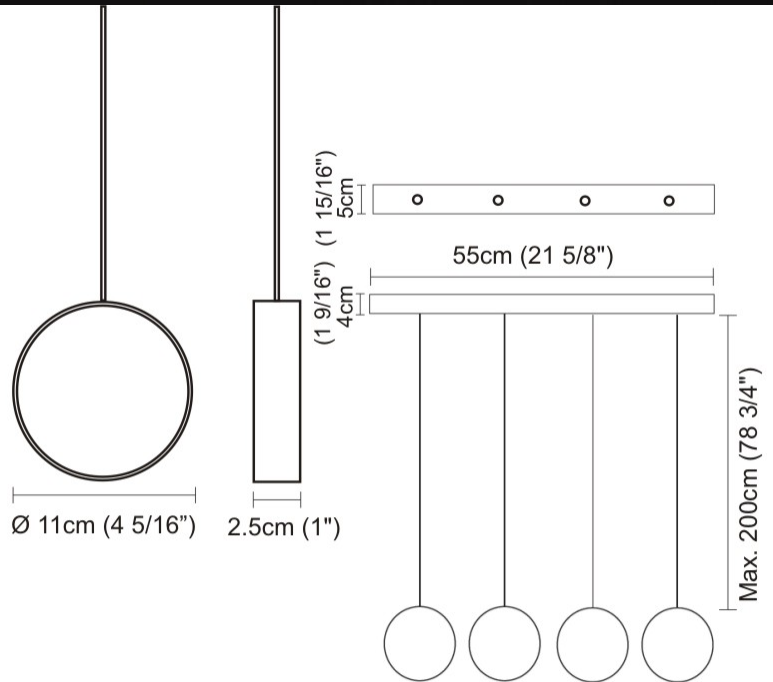

DO NOT DISTURB SUSPENSION

D131117-

base number _____
Finish _____
Options _____

1. To build a product code in our configurator select the specify button on the base model # product page
2. To build a manual product code on this datasheet choose from the options listed below in blue font and add the suffix to the base model #

GENERAL

Series: Do Not Disturb
Brand: Knikerboker
Division: Design
Mounting Type: Suspension
Mounting Location: Ceiling
Subcategory: Ambient

PHYSICAL

Shape: Round
Length (mm): 550
Length (in): 21 5/8
Width (mm): 50
Width (in): 2
Light Distribution: Direct / Indirect
Diffuser: Opal
Fixture Finish: EWH / EBK / MAN / COF / PRD / SLF / GLF / CLF / BRL
Fixture Material: Aluminum
Cable Details: Silicon Coaxial Cable 1500mm / 59 1/16"

ELECTRICAL

Lamp Type: LED
Input Wattage (W): 32
Total Output Wattage (W): 28
Dimming: 0-10V Dimming / Phase Dimming (120Vac Only)
Driver Included: Yes
Driver Location: Integrated
Driver Type: Constant Voltage - Universal
Driver Class: Class 2
Input Voltage (V): 120 - 277
Output Voltage (V): 24
Upon Request: (Not included - see components) Remote: Phase dimming @120Vac only / (Included) Integral: 0-10Vdc dimming / 277Vac

LED

Number of LEDs: 4
Color Temperature (°K): 3000
Max. Delivered Lumen (lm): 4000
CRI: >85 CRI
Lamp Life (hrs): 50000

OPTICAL

RATINGS AND CERTIFICATIONS

Certified By: Certified for North American Standards
IP rating: IP20