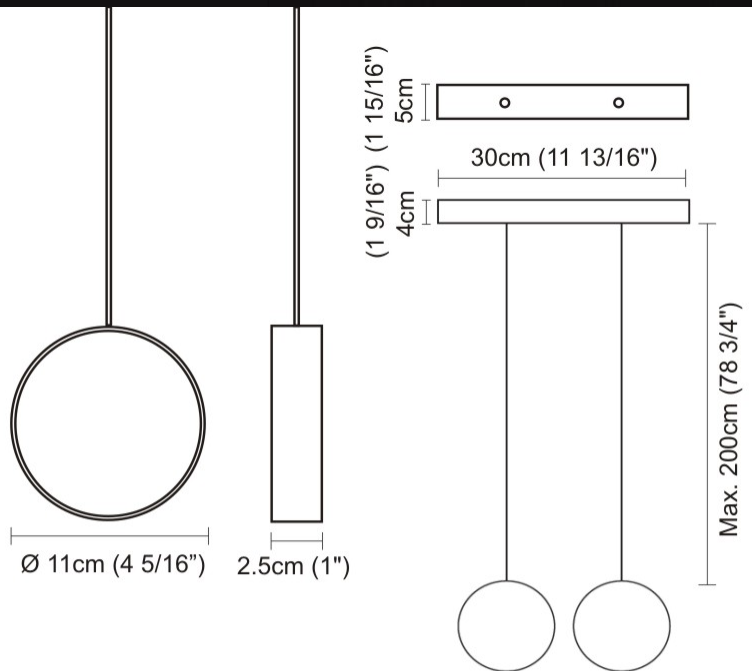

DO NOT DISTURB SUSPENSION

D131113-

base number _____
Finish _____
Options _____

1. To build a product code in our configurator select the specify button on the base model # product page
2. To build a manual product code on this datasheet choose from the options listed below in blue font and add the suffix to the base model #

GENERAL

Series: Do Not Disturb
Brand: Knikerboker
Division: Design
Mounting Type: Suspension
Mounting Location: Ceiling
Subcategory: Ambient

PHYSICAL

Shape: Round
Length (mm): 300
Length (in): 11 ¹³/₁₆
Width (mm): 45
Width (in): 1 ³/₄
Light Distribution: Direct / Indirect
Diffuser: Opal
Fixture Finish: [EWH](#) / [EBK](#) / [MAN](#) / [COF](#) / [PRD](#) / [SLF](#) / [GLF](#) / [CLF](#) / [BRL](#)
Fixture Material: Metal
Cable Details: Silicon Coaxial Cable 1500mm / 59 1/16"

ELECTRICAL

Lamp Type: LED
Input Wattage (W): 16
Total Output Wattage (W): 14
Dimming: 0-10V Dimming / Phase Dimming (120Vac Only)
Driver Included: Yes
Driver Type: Constant Voltage - 120 / 277Vac
Driver Class: Class 2
Input Voltage (V): 120 - 277
Output Voltage (V): 24
Upon Request: 0-10Vdc dimming / Phase dimming @120Vac only / 277Vac

LED

Number of LEDs: 2
Color Temperature (°K): 3000
Max. Delivered Lumen (lm): 2000
CRI: >85 CRI
Lamp Life (hrs): 50000

OPTICAL

RATINGS AND CERTIFICATIONS

Certified By: Certified for North American Standards
IP rating: IP20