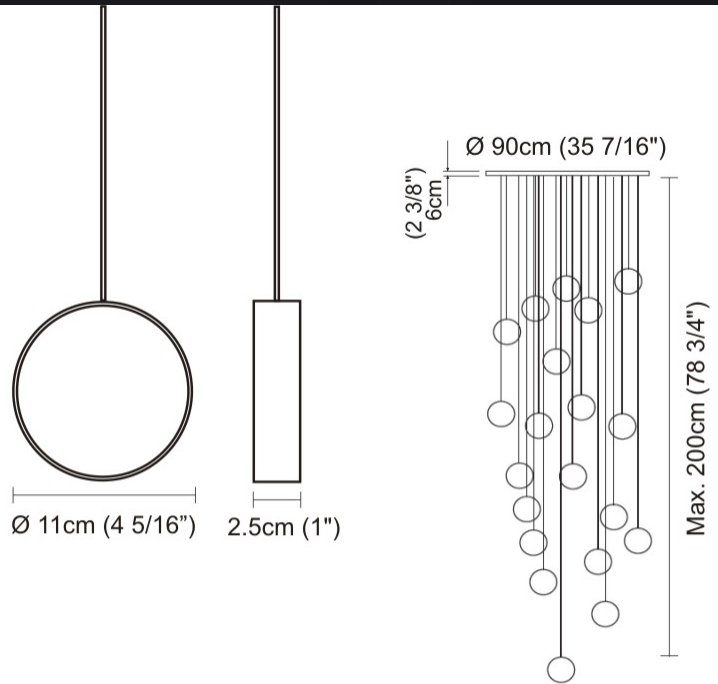

base number Finish
Options

1. To build a product code in our configurator select the specify button on the base model # product page
2. To build a manual product code on this datasheet choose from the options listed below in blue font and add the suffix to the base model #

GENERAL

Series: Do Not Disturb
Brand: Knikerboker
Division: Design
Mounting Type: Suspension
Mounting Location: Ceiling
Subcategory: Ambient

PHYSICAL

Shape: Round
Diameter (mm): 900
Diameter (in): 35 ⁷/₁₆
Max. Overall Height (mm): 2000
Max. Overall Height (in): 78 ³/₄
Light Distribution: Direct / Indirect
Diffuser: Opal
Fixture Finish: [EWH](#) / [EBK](#) / [MAN](#) / [COF](#) / [PRD](#) / [SLF](#) / [GLF](#) / [CLF](#) / [BRL](#)
Fixture Material: Aluminum
Cable Details: Silicon Coaxial Cable 10 Cables Of 1500mm / 59 1/16" 10 Cables Of 2000mm / 78 3/4"

ELECTRICAL

Lamp Type: LED
Input Wattage (W): 160
Total Output Wattage (W): 140
Dimming: 0-10V Dimming / Phase Dimming (120Vac Only)
Driver Included: Yes
Driver Location: Integrated
Driver Type: Constant Voltage - Universal
Driver Class: Class 2
Input Voltage (V): 120 - 277
Output Voltage (V): 24
Upon Request: (Not included - see components) Remote: Phase dimming @120Vac only / (Included) Integral: 0-10Vdc dimming / 277Vac

LED

Number of LEDs: 20
Color Temperature (°K): 3000
Max. Delivered Lumen (lm): 2000
CRI: >85 CRI
Lamp Life (hrs): 50000

OPTICAL

RATINGS AND CERTIFICATIONS

Certified By: Certified for North American Standards
IP rating: IP20